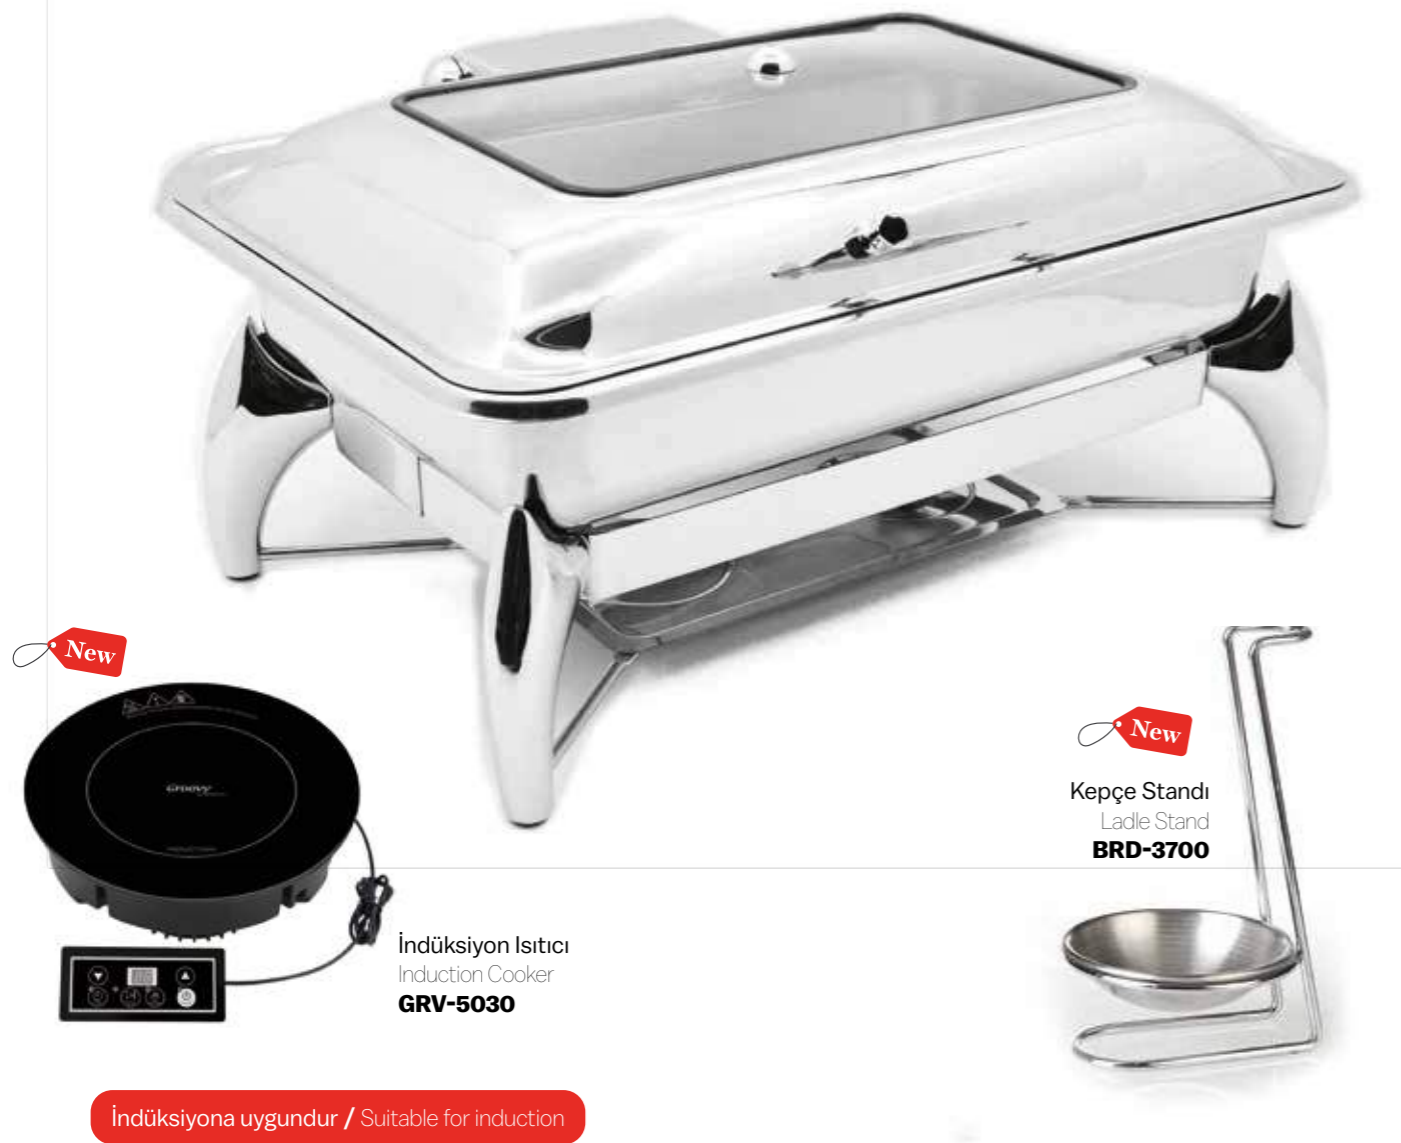

Lüks Chafing Dish 1/1 (11,2 lt)
Luxury Chafing Dish 1/1 (11,2L)
GRV-5011

Lüks 1/1 Ayaklı Stand
Stand for Luxury Chafing Dish 1/1
GRV-5011-A

Lüks Chafing Dish 2/3 Yedek Mentеше
Spare Hinge for Luxury Chafing Dish 2/3
GRV-5023-M

Kepçe Standı
Ladle Stand
BRD-3700

İndüksiyon Isıtıcı
Induction Cooker
GRV-5030

İndüksiyona uygundur / Suitable for induction

Lüks Chafing Dish 2/3 (5,5 lt)
Luxury Chafing Dish 2/3 (5,5L)
GRV-5023

Lüks 2/3 Ayaklı Stand
Stand for Luxury Chafing Dish 2/3
GRV-5023-A

Lüks Yuvarlak Chafing Dish Yedek Mentеше
Spare Hinge for Luxury Round Chafing Dish
GRV-5025-M

Lüks Yuvarlak Chafing Dish (5,5lt)
Luxury Round Chafing Dish (5,5L)
GRV-5025

Lüks Yuvarlak Ayaklı Stand
Stand for Luxury Round Chafing Dish
GRV-5025-A

Lüks Çorbalık Chafing Dish Yedek Mentеше
Spare Hinge for Luxury Soup Chafing Dish
GRV-5024-M

Lüks Çorbalık Chafing Dish (14,3 lt)
Luxury Soup Chafing Dish (14,3L)
GRV-5024

Lüks Çorbalık Ayaklı Stand
Stand for Luxury Soup Chafing Dish
GRV-5024-A